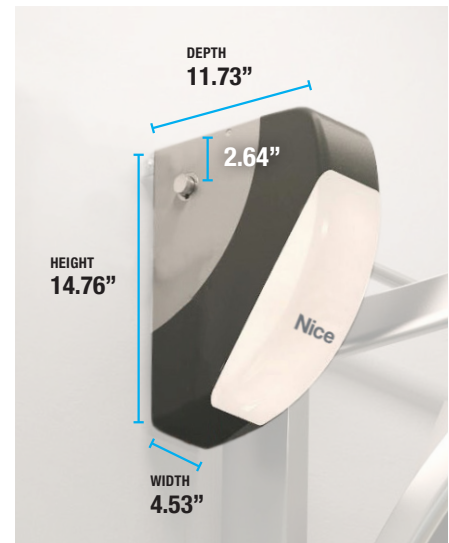

Save time, save space.

Wall mount installation is fast and easy, and jackshaft operation eliminates the rail and trolley assembly, freeing up overhead space.