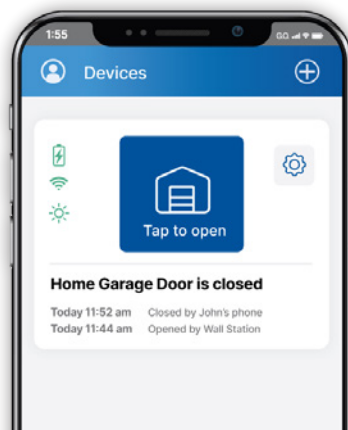

The 1461J boasts features that homeowners ask for: integrated LED lighting, smart app control, pre-installed battery, and quiet operation.

The Nice 1461J and included wall station.

Smart Connectivity Seamless control from anywhere with integrated Wi-Fi and the Nice G.O. app.

Compact The sleek, space-saving design houses the control unit, monitor, and electronics for efficient installation and aesthetic appeal.

New! Nice G.O. App

Easy to use, customer friendly

Nice G.O. Mobile App Features:

- Real-time notifications and control of garage door from any mobile device
- Invite guests and allow custom access and permissions for up to 10 authorized users
- Schedule operations and timers for doors and lights

1461J

Residential Jackshaft Operator

FEATURES

- Perfectly suited to a wide range of garage door sizes, offering flexibility and ease of use for residential setups.
- The Nice G.O. app allows remote control and monitoring of the garage door from smartphones.
- Simplified setup procedure and streamlined connectivity between the control unit and accessories.
- Rigorous testing and stringent quality control processes guarantee long term dependability and consistent performance.
- Exceptional power and reliability for demanding applications.
- E-Lock automatically secures the door when closed, preventing unauthorized access, while the integrated LED light illuminates the threshold for added safety and visibility.